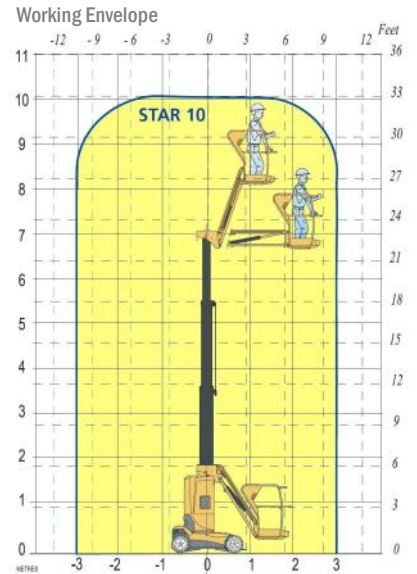

HAULOTTE STAR 10

10M BOOM LIFT ACCESS PLATFORM

-  Working Height
10 Metres
-  Outreach
3 Metres
-  Power
Battery
-  Gross Vehicle Weight
2760kg
-  Stowed Height
1.99 Metres
-  Stowed Width
1 Metre
-  Platform Capacity
200kg
-  Platform Capacity
2 Persons

KEY CHARACTERISTICS

DESCRIPTION

The Haulotte Star 10 is best suited to internal work at height being clean and compact with non-marking tyres. Perfect for maintenance tasks up to 10 metres, this boom lift also has a jib enabling a horizontal reach of 3 metres. Eco-friendly and battery powered, the Star 10 can also be used outdoors on flat ground with turret rotation and zero tail-swing.

We are an accredited **IPAF Rental** Training Centre

www.rapidplatforms.co.uk

DIMENSIONS & DATA

Cage Dimensions
0.92m x 0.68m

Stowed Platform Dimensions
1m x 1.99m x 2.62m

Gradeability
23% / 13°

ACCESS SPECIALISTS